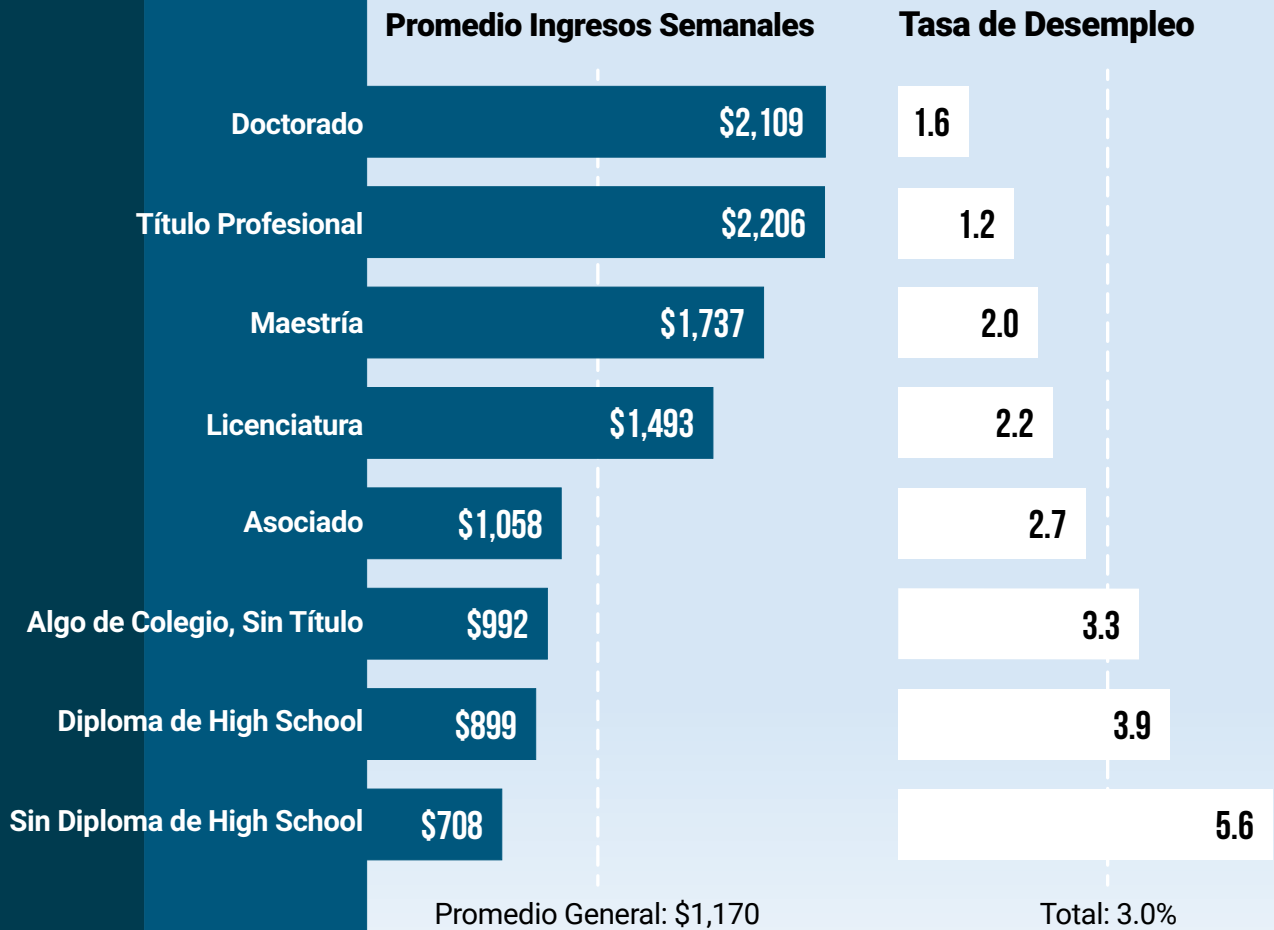

WHAT'S THE VALUE OF A COLLEGE DEGREE?

Earnings and Unemployment Rates by Educational Attainment, 2023

Source: U.S. Bureau of Labor Statistics, Employment Projections, Education Pays
<https://www.bls.gov/emp/chart-unemployment-earnings-education.htm>

Note: Data are for persons age 25 and over. Earnings are for full-time wage and salary workers. These education categories reflect only the highest level of education attained. They do not take into account completion of training programs in the form of apprenticeships and other on-the-job training, which may also influence earnings and unemployment rates. For more information on training, see: <http://www.bls.gov/emp/documentation/education-training-system.htm>.

¿CUÁL ES VALOR DE UNA EDUCACIÓN?

Ingresos y tasa de desempleo según el nivel de educación, 2023

Fuente: Oficina de Estadísticas Laborales de los Estados Unidos, Proyecciones de Empleo
<https://www.bls.gov/emp/chart-unemployment-earnings-education.htm>