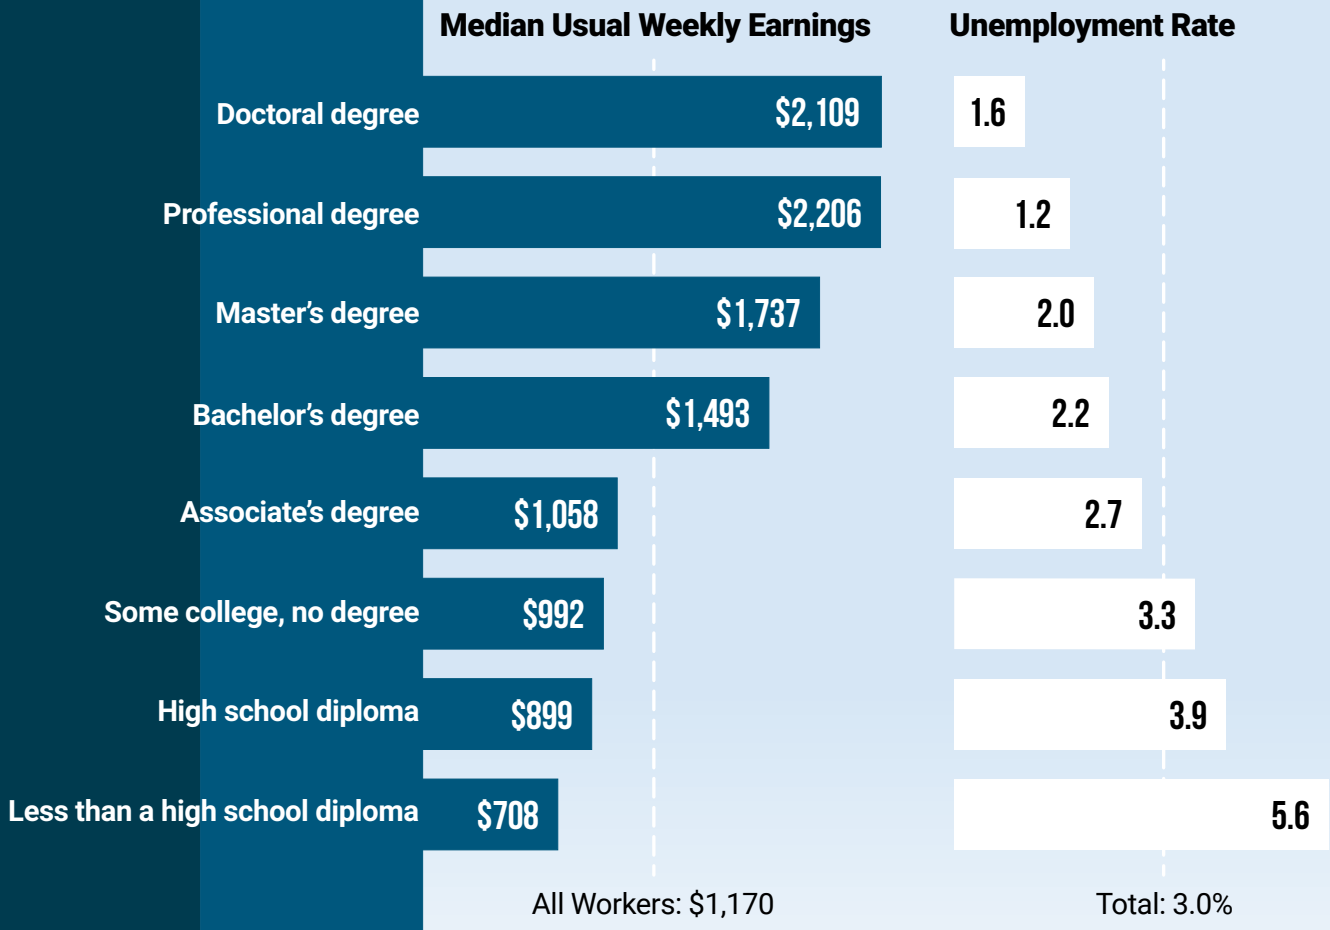

WHAT'S THE VALUE OF A COLLEGE DEGREE?

Earnings and Unemployment Rates by Educational Attainment, 2023

Source: U.S. Bureau of Labor Statistics, Employment Projections, Education Pays
<https://www.bls.gov/emp/chart-unemployment-earnings-education.htm>

Note: Data are for persons age 25 and over. Earnings are for full-time wage and salary workers. These education categories reflect only the highest level of education attained. They do not take into account completion of training programs in the form of apprenticeships and other on-the-job training, which may also influence earnings and unemployment rates. For more information on training, see: <http://www.bls.gov/emp/documentation/education-training-system.htm>.